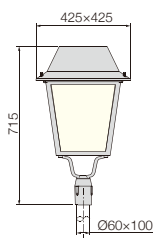

KTSL4007I/E

www.kontakledlight.com

简述

灯体材质: 铝合金压铸成型
光学部件: 阳极氧化反射罩, PMMA透明罩
电器板: 电镀锌铁板, 特殊螺钉扣紧器
表面处理: 防紫外线纯聚酯塑粉喷涂
安装高度: 3-6m
固定方式: Ø60钢管或3/4" 管螺纹

Description

Body: Die-cast aluminium.
Optical system: Anodized aluminium reflector and PMMA diffuser.
Gear plate: Galvanized steel plate, special screw fastening.
Finishing: Surface anti-ageing electrostatic spray processing, super resistance to corrosion.
Assembling height: 3-6m.
Fixing: Top fitting Ø60mm or 3/4" gas thread.

KTSL4007S

KTSL4007I

KTSL4007E

应用透镜 Optical Application

技术参数表 Technology Data

货号 Code	光源 Lamp	功率 Output power	LED颗数 LED Pcs	净重 N.W.(kg)	毛重 G.W.(kg)	包装尺寸 Packing box size (mm)	装箱数量 Quantity in a container	
							Pcs/20"	Pcs/40"
KTSL4007I	HPS/MH	35W-150W	/	7.8	9.3	445×445×665	195	390
KTSL4007E		35W-150W	/	7.6	9.1			
KTSL4007ILED40-16	3535 5050	40W	16	8.8	10.3			
KTSL4007ILED60-24		60W	24	8.8	10.3			
KTSL4007ILED80-32		80W	32	9.0	10.5			
KTSL4007ELED40-16	3535 5050	40W	16	8.8	10.3			
KTSL4007ELED60-24		60W	24	8.8	10.3			
KTSL4007ELED80-32		80W	32	9.0	10.5			

KTSL4007N

简述

灯体材质: 镀锌板折弯焊接成型;
光学部件: 阳极氧化反射罩, PMMA透明罩
电器板: 电镀锌铁板, 特殊螺钉扣紧器
表面处理: 防紫外线纯聚酯塑粉喷涂
安装高度: 4-6m
固定方式: Ø60钢管或3/4" 管螺纹

Description

Body: Galvanized steel plate after jointing welding.
Optical system: Anodized aluminium reflector and PMMA high transparent diffuser.
Gear plate: Galvanized steel plate, special screw fastening.
Finishing: Surface anti-ageing electrostatic spray processing, super resistance to corrosion.
Assembling height: 4-6m.
Fixing: Top fitting Ø60mm or 3/4" gas thread.

应用透镜 Optical Application

技术参数表 Technology Data

货号 Code	光源 Lamp	功率 Output power	LED颗数 LED Pcs	净重 N.W.(kg)	毛重 G.W.(kg)	包装尺寸 Packing box size (mm)	装箱数量 Quantity in a container	
							Pcs/20"	Pcs/40"
KTSL4007N	HPS/MH	35W-150W	/	4.5	5.3	440×440×410	325	675
KTSL4007NLED40-16	3535 5050	40W	16	5.5	6.3			
KTSL4007NLED60-24		60W	24	5.7	6.5			
KTSL4007NLED80-32		80W	32	5.7	6.5			