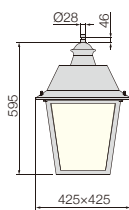

KTSL4007I/E

www.kontakledlight.com

简述

灯体材质: 铝合金压铸成型
光学部件: 阳极氧化反射罩, PMMA透明罩
电器板: 电镀锌铁板, 特殊螺钉扣紧器
表面处理: 防紫外线纯聚酯塑粉喷涂
安装高度: 3-6m
固定方式: Ø60钢管或3/4" 管螺纹

Description

Body: Die-cast aluminium.
Optical system: Anodized aluminium reflector and PMMA diffuser.
Gear plate: Galvanized steel plate, special screw fastening.
Finishing: Surface anti-ageing electrostatic spray processing, super resistance to corrosion.
Assembling height: 3-6m.
Fixing: Top fitting Ø60mm or 3/4" gas thread.

KTSL4007S

KTSL4007I

KTSL4007E

应用透镜 Optical Application

技术参数表 Technology Data

货号 Code	光源 Lamp	功率 Output power	LED颗数 LED Pcs	净重 N.W.(kg)	毛重 G.W.(kg)	包装尺寸 Packing box size (mm)	装箱数量 Quantity in a container	
							Pcs/20"	Pcs/40"
KTSL4007I	HPS/MH	35W-150W	/	7.8	9.3	445×445×665	195	390
KTSL4007E		35W-150W	/	7.6	9.1			
KTSL4007ILED40-16	3535 5050	40W	16	8.8	10.3			
KTSL4007ILED60-24		60W	24	8.8	10.3			
KTSL4007ILED80-32		80W	32	9.0	10.5			
KTSL4007ELED40-16	3535 5050	40W	16	8.8	10.3			
KTSL4007ELED60-24		60W	24	8.8	10.3			
KTSL4007ELED80-32		80W	32	9.0	10.5			

KTSL4007N

简述

灯体材质: 镀锌板折弯焊接成型;
光学部件: 阳极氧化反射罩, PMMA透明罩
电器板: 电镀锌铁板, 特殊螺钉扣紧器
表面处理: 防紫外线纯聚酯塑粉喷涂
安装高度: 4-6m
固定方式: Ø60钢管或3/4" 管螺纹

Description

Body: Galvanized steel plate after jointing welding.
Optical system: Anodized aluminium reflector and PMMA high transparent diffuser.
Gear plate: Galvanized steel plate, special screw fastening.
Finishing: Surface anti-ageing electrostatic spray processing, super resistance to corrosion.
Assembling height: 4-6m.
Fixing: Top fitting Ø60mm or 3/4" gas thread.

应用透镜 Optical Application

技术参数表 Technology Data

货号 Code	光源 Lamp	功率 Output power	LED颗数 LED Pcs	净重 N.W.(kg)	毛重 G.W.(kg)	包装尺寸 Packing box size (mm)	装箱数量 Quantity in a container	
							Pcs/20"	Pcs/40"
KTSL4007N	HPS/MH	35W-150W	/	4.5	5.3	440×440×410	325	675
KTSL4007NLED40-16	3535 5050	40W	16	5.5	6.3			
KTSL4007NLED60-24		60W	24	5.7	6.5			
KTSL4007NLED80-32		80W	32	5.7	6.5			