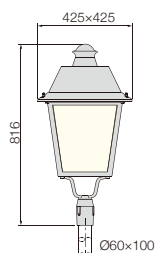

KTSL4007I/E

www.kontakledlight.com

简述

灯体材质: 铝合金压铸成型
光学部件: 阳极氧化反射罩, PMMA透明罩
电器板: 电镀锌铁板, 特殊螺钉扣紧器
表面处理: 防紫外线纯聚酯塑粉喷涂
安装高度: 3-6m
固定方式: Ø60钢管或3/4" 管螺纹

Description

Body: Die-cast aluminium.
Optical system: Anodized aluminium reflector and PMMA diffuser.
Gear plate: Galvanized steel plate, special screw fastening.
Finishing: Surface anti-ageing electrostatic spray processing, super resistance to corrosion.
Assembling height: 3-6m.
Fixing: Top fitting Ø60mm or 3/4" gas thread.

KTSL4007S

KTSL4007I

KTSL4007E

应用透镜 Optical Application

技术参数表 Technology Data

货号 Code	光源 Lamp	功率 Output power	LED颗数 LED Pcs	净重 N.W.(kg)	毛重 G.W.(kg)	包装尺寸 Packing box size (mm)	装箱数量 Quantity in a container	
							Pcs/20"	Pcs/40"
KTSL4007I	HPS/MH	35W-150W	/	7.8	9.3	445×445×665	195	390
KTSL4007E		35W-150W	/	7.6	9.1			
KTSL4007ILED40-16	3535 5050	40W	16	8.8	10.3			
KTSL4007ILED60-24		60W	24	8.8	10.3			
KTSL4007ILED80-32		80W	32	9.0	10.5			
KTSL4007ELED40-16	3535 5050	40W	16	8.8	10.3			
KTSL4007ELED60-24		60W	24	8.8	10.3			
KTSL4007ELED80-32		80W	32	9.0	10.5			

KTSL4007N

简述

灯体材质: 镀锌板折弯焊接成型;
光学部件: 阳极氧化反射罩, PMMA透明罩
电器板: 电镀锌铁板, 特殊螺钉扣紧器
表面处理: 防紫外线纯聚酯塑粉喷涂
安装高度: 4-6m
固定方式: Ø60钢管或3/4" 管螺纹

Description

Body: Galvanized steel plate after jointing welding.
Optical system: Anodized aluminium reflector and PMMA high transparent diffuser.
Gear plate: Galvanized steel plate, special screw fastening.
Finishing: Surface anti-ageing electrostatic spray processing, super resistance to corrosion.
Assembling height: 4-6m.
Fixing: Top fitting Ø60mm or 3/4" gas thread.

应用透镜 Optical Application

技术参数表 Technology Data

货号 Code	光源 Lamp	功率 Output power	LED颗数 LED Pcs	净重 N.W.(kg)	毛重 G.W.(kg)	包装尺寸 Packing box size (mm)	装箱数量 Quantity in a container	
							Pcs/20"	Pcs/40"
KTSL4007N	HPS/MH	35W-150W	/	4.5	5.3	440×440×410	325	675
KTSL4007NLED40-16	3535 5050	40W	16	5.5	6.3			
KTSL4007NLED60-24		60W	24	5.7	6.5			
KTSL4007NLED80-32		80W	32	5.7	6.5			