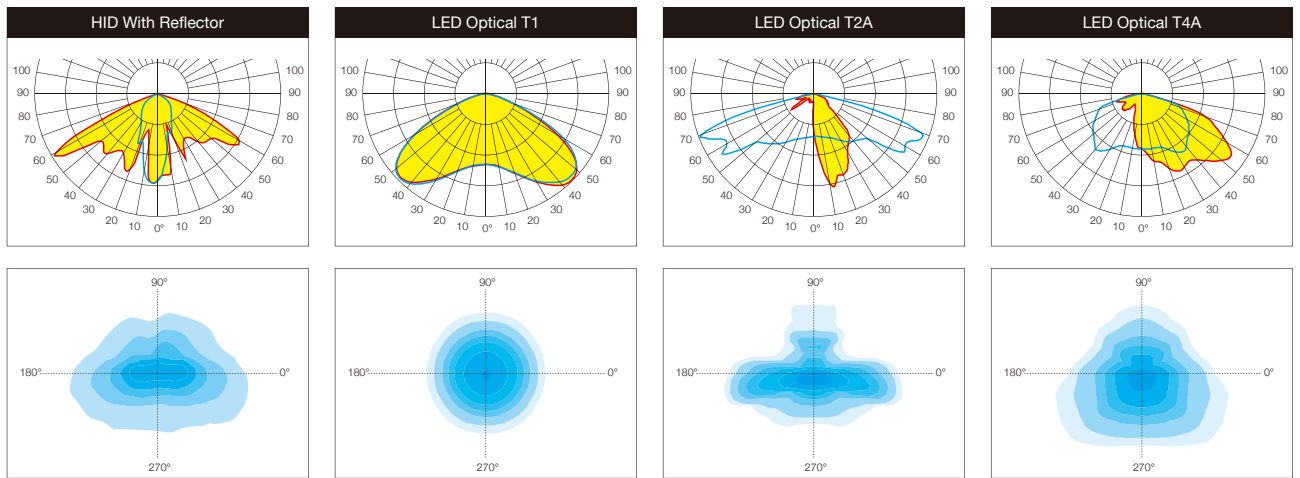

KTSL4007I/E

www.kontakledlight.com

简述

灯体材质: 铝合金压铸成型
光学部件: 阳极氧化反射罩, PMMA透明罩
电器板: 电镀锌铁板, 特殊螺钉扣紧器
表面处理: 防紫外线纯聚酯塑粉喷涂
安装高度: 3-6m
固定方式: Ø60钢管或3/4" 管螺纹

Description

Body: Die-cast aluminium.
Optical system: Anodized aluminium reflector and PMMA diffuser.
Gear plate: Galvanized steel plate, special screw fastening.
Finishing: Surface anti-ageing electrostatic spray processing, super resistance to corrosion.
Assembling height: 3-6m.
Fixing: Top fitting Ø60mm or 3/4" gas thread.

KTSL4007S

KTSL4007I

KTSL4007E

应用透镜 Optical Application

技术参数表 Technology Data

货号 Code	光源 Lamp	功率 Output power	LED颗数 LED Pcs	净重 N.W.(kg)	毛重 G.W.(kg)	包装尺寸 Packing box size (mm)	装箱数量 Quantity in a container	
							Pcs/20"	Pcs/40"
KTSL4007I	HPS/MH	35W-150W	/	7.8	9.3	445×445×665	195	390
KTSL4007E		35W-150W	/	7.6	9.1			
KTSL4007ILED40-16	3535 5050	40W	16	8.8	10.3			
KTSL4007ILED60-24		60W	24	8.8	10.3			
KTSL4007ILED80-32		80W	32	9.0	10.5			
KTSL4007ELED40-16	3535 5050	40W	16	8.8	10.3			
KTSL4007ELED60-24		60W	24	8.8	10.3			
KTSL4007ELED80-32		80W	32	9.0	10.5			

KTSL4007N

简述

灯体材质: 镀锌板折弯焊接成型;
光学部件: 阳极氧化反射罩, PMMA透明罩
电器板: 电镀锌铁板, 特殊螺钉扣紧器
表面处理: 防紫外线纯聚酯塑粉喷涂
安装高度: 4-6m
固定方式: Ø60钢管或3/4" 管螺纹

Description

Body: Galvanized steel plate after jointing welding.
Optical system: Anodized aluminium reflector and PMMA high transparent diffuser.
Gear plate: Galvanized steel plate, special screw fastening.
Finishing: Surface anti-ageing electrostatic spray processing, super resistance to corrosion.
Assembling height: 4-6m.
Fixing: Top fitting Ø60mm or 3/4" gas thread.

应用透镜 Optical Application

技术参数表 Technology Data

货号 Code	光源 Lamp	功率 Output power	LED颗数 LED Pcs	净重 N.W.(kg)	毛重 G.W.(kg)	包装尺寸 Packing box size (mm)	装箱数量 Quantity in a container	
							Pcs/20"	Pcs/40"
KTSL4007N	HPS/MH	35W-150W	/	4.5	5.3	440×440×410	325	675
KTSL4007NLED40-16	3535 5050	40W	16	5.5	6.3			
KTSL4007NLED60-24		60W	24	5.7	6.5			
KTSL4007NLED80-32		80W	32	5.7	6.5			