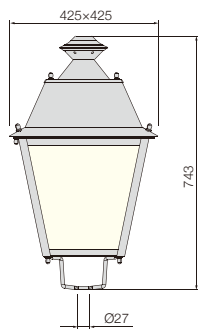

KTSL4007I/E

www.kontakledlight.com

简述

灯体材质: 铝合金压铸成型
光学部件: 阳极氧化反射罩, PMMA透明罩
电器板: 电镀锌铁板, 特殊螺钉扣紧器
表面处理: 防紫外线纯聚酯塑粉喷涂
安装高度: 3-6m
固定方式: Ø60钢管或3/4" 管螺纹

Description

Body: Die-cast aluminium.
Optical system: Anodized aluminium reflector and PMMA diffuser.
Gear plate: Galvanized steel plate, special screw fastening.
Finishing: Surface anti-ageing electrostatic spray processing, super resistance to corrosion.
Assembling height: 3-6m.
Fixing: Top fitting Ø60mm or 3/4" gas thread.

KTSL4007S

KTSL4007I

KTSL4007E

应用透镜 Optical Application

技术参数表 Technology Data

货号 Code	光源 Lamp	功率 Output power	LED颗数 LED Pcs	净重 N.W.(kg)	毛重 G.W.(kg)	包装尺寸 Packing box size (mm)	装箱数量 Quantity in a container	
							Pcs/20"	Pcs/40"
KTSL4007I	HPS/MH	35W-150W	/	7.8	9.3	445×445×665	195	390
KTSL4007E		35W-150W	/	7.6	9.1			
KTSL4007ILED40-16	3535 5050	40W	16	8.8	10.3			
KTSL4007ILED60-24		60W	24	8.8	10.3			
KTSL4007ILED80-32		80W	32	9.0	10.5			
KTSL4007ELED40-16	3535 5050	40W	16	8.8	10.3			
KTSL4007ELED60-24		60W	24	8.8	10.3			
KTSL4007ELED80-32		80W	32	9.0	10.5			

KTSL4007N

简述

灯体材质: 镀锌板折弯焊接成型;
光学部件: 阳极氧化反射罩, PMMA透明罩
电器板: 电镀锌铁板, 特殊螺钉扣紧器
表面处理: 防紫外线纯聚酯塑粉喷涂
安装高度: 4-6m
固定方式: Ø60钢管或3/4" 管螺纹

Description

Body: Galvanized steel plate after jointing welding.
Optical system: Anodized aluminium reflector and PMMA high transparent diffuser.
Gear plate: Galvanized steel plate, special screw fastening.
Finishing: Surface anti-ageing electrostatic spray processing, super resistance to corrosion.
Assembling height: 4-6m.
Fixing: Top fitting Ø60mm or 3/4" gas thread.

应用透镜 Optical Application

技术参数表 Technology Data

货号 Code	光源 Lamp	功率 Output power	LED颗数 LED Pcs	净重 N.W.(kg)	毛重 G.W.(kg)	包装尺寸 Packing box size (mm)	装箱数量 Quantity in a container	
							Pcs/20"	Pcs/40"
KTSL4007N	HPS/MH	35W-150W	/	4.5	5.3	440×440×410	325	675
KTSL4007NLED40-16	3535 5050	40W	16	5.5	6.3			
KTSL4007NLED60-24		60W	24	5.7	6.5			
KTSL4007NLED80-32		80W	32	5.7	6.5			